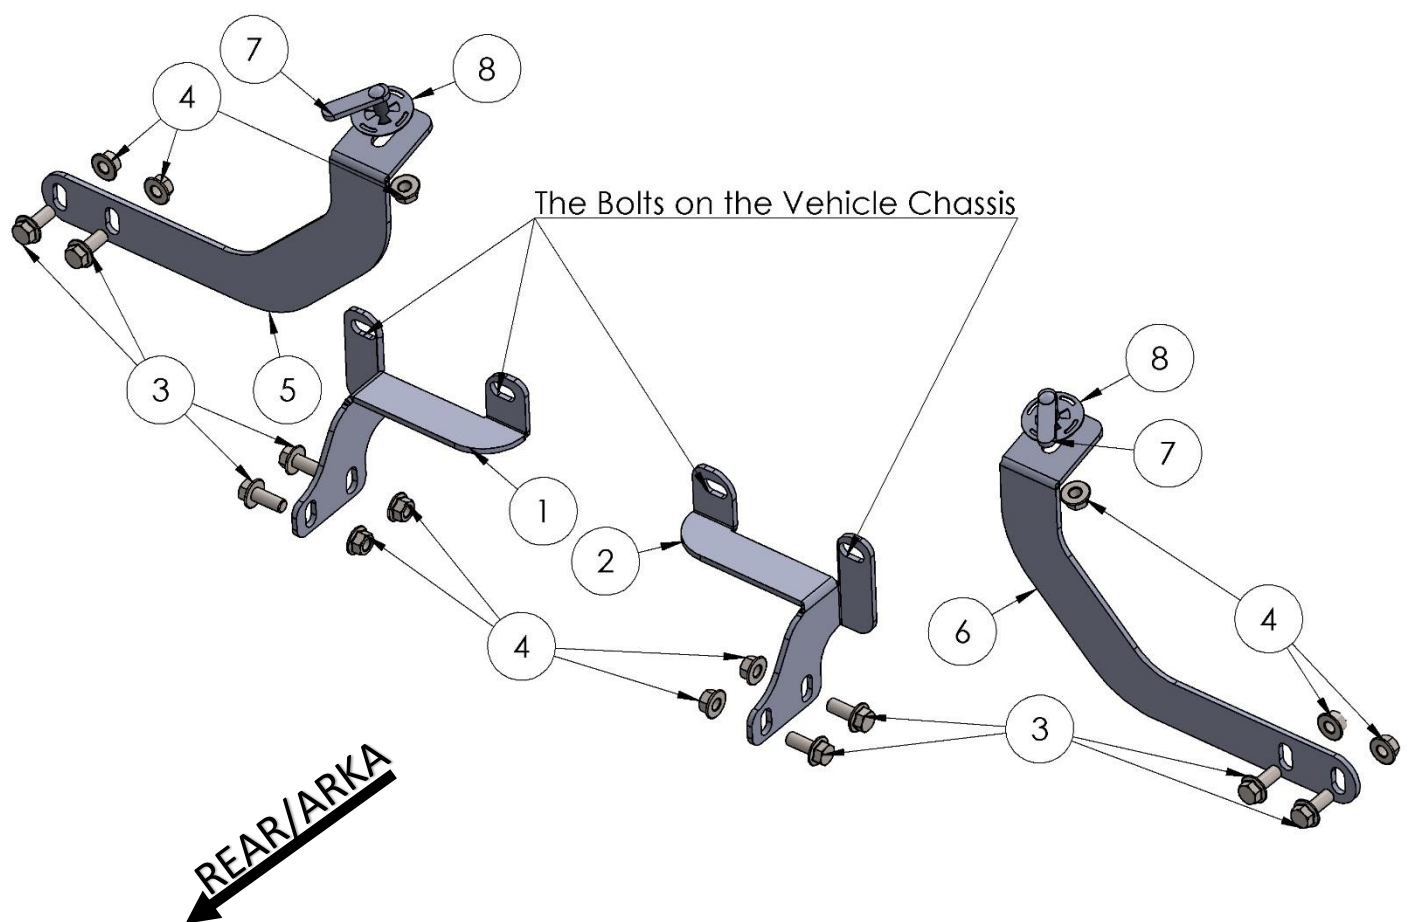

4043 – VOLKSWAGEN CADDY (SWB) 2020 - PRESENT/SONRASI

4044 – VOLKSWAGEN CADDY MAXI 2020 - PRESENT/SONRASI

PRODUCT/ÜRÜN : 603 – AK003

ser.nr. 

M6 = 10 Nm  
M8 = 25 Nm  
M10 = 50 Nm

ITEM NO.	PART NUMBER	QTY.
1	4043602F0B Driver	1
2	4043602F0B Passenger	1
3	M10x25 Flange Bolt	8
4	M10 Flange Nut	10
5	4043603F0B Driver	1
6	4043603F0B Passenger	1
7	HTC 243 - M10x25(4x12x50)	2
8	HTC 269 - CLIPS (M10)	2